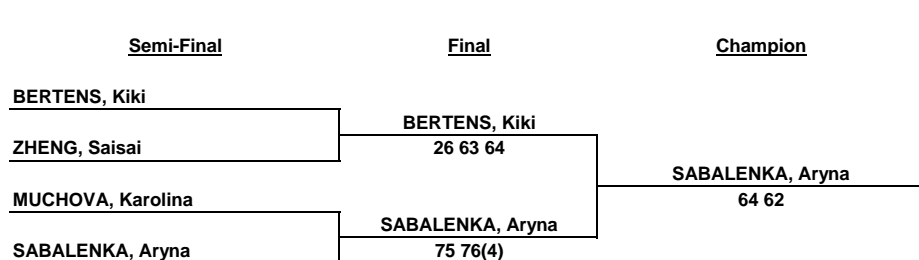

HENGQIN LIFE WTA ELITE TROPHY ZHUHAI

2019 SINGLES COMPETITION

Seeded positions	ORCHID	KEYS, Madison	MARTIC, Petra	ZHENG, Saisai	Round Robin Record	Sets		Games	
						W - L	Win %	W - L	Win %
3	KEYS, Madison	W	L	L	1 - 1	2 - 2	50.00%	18 - 19	48.65%
5	MARTIC, Petra	L	W	W	1 - 1	2 - 2	50.00%	19 - 19	50.00%
12	ZHENG, Saisai	W	L	W	1 - 1	2 - 2	50.00%	19 - 18	51.35%

S. Zheng d M. Keys 64 62
M. Keys d P. Martic 63 64
P. Martic d S. Zheng 64 63

1. ZHENG, Saisai [CHN]
2. MARTIC, Petra [CRO]
3. KEYS, Madison [USA]

Seeded positions	ROSE	SABALENKA, Aryna	MERTENS, Elise	SAKKARI, Maria	Round Robin Record	Sets		Games	
						W - L	Win %	W - L	Win %
4	SABALENKA, Aryna	W	W	W	2 - 0	4 - 1	80.00%	28 - 22	56.00%
6	MERTENS, Elise	L	W	W	1 - 1	3 - 3	50.00%	30 - 25	54.55%
9	SAKKARI, Maria	L	L	W	0 - 2	1 - 4	20.00%	16 - 27	37.21%

A. Sabalenka d M. Sakkari 63 64
E. Mertens d M. Sakkari 62 36 61
A. Sabalenka d E. Mertens 64 36 75

1. SABALENKA, Aryna [BLR]
2. MERTENS, Elise [BEL]
3. SAKKARI, Maria [GRE]

PLAYERS	Points Won	RR Prize	KO Stage Prize	Total Prize Money Won
SABALENKA, Aryna [BLR]	700	206000	515000	$721,000
BERTENS, Kiki [NED]	440	206000	155000	$361,000
MUCHOVA, Karolina [CZE]	240	206000	15009	$221,009
* ZHENG, Saisai [CHN]	80	166000	15009	$181,009
KENIN, Sofia [USA]	160	128500	0	$128,500
MERTENS, Elise [BEL]	160	128500	0	$128,500
YASTREMSKA, Dayana [UKR]	160	128500	0	$128,500
MARTIC, Petra [CRO]	160	118500	0	$118,500
KEYS, Madison [USA]	160	96500	0	$96,500
RISKE, Alison [USA]	80	46500	0	$46,500
SAKKARI, Maria [GRE]	80	46500	0	$46,500
VEKIC, Donna [CRO]	80	46500	0	$46,500

* Wild Card players do not receive participation ranking points only for matches won