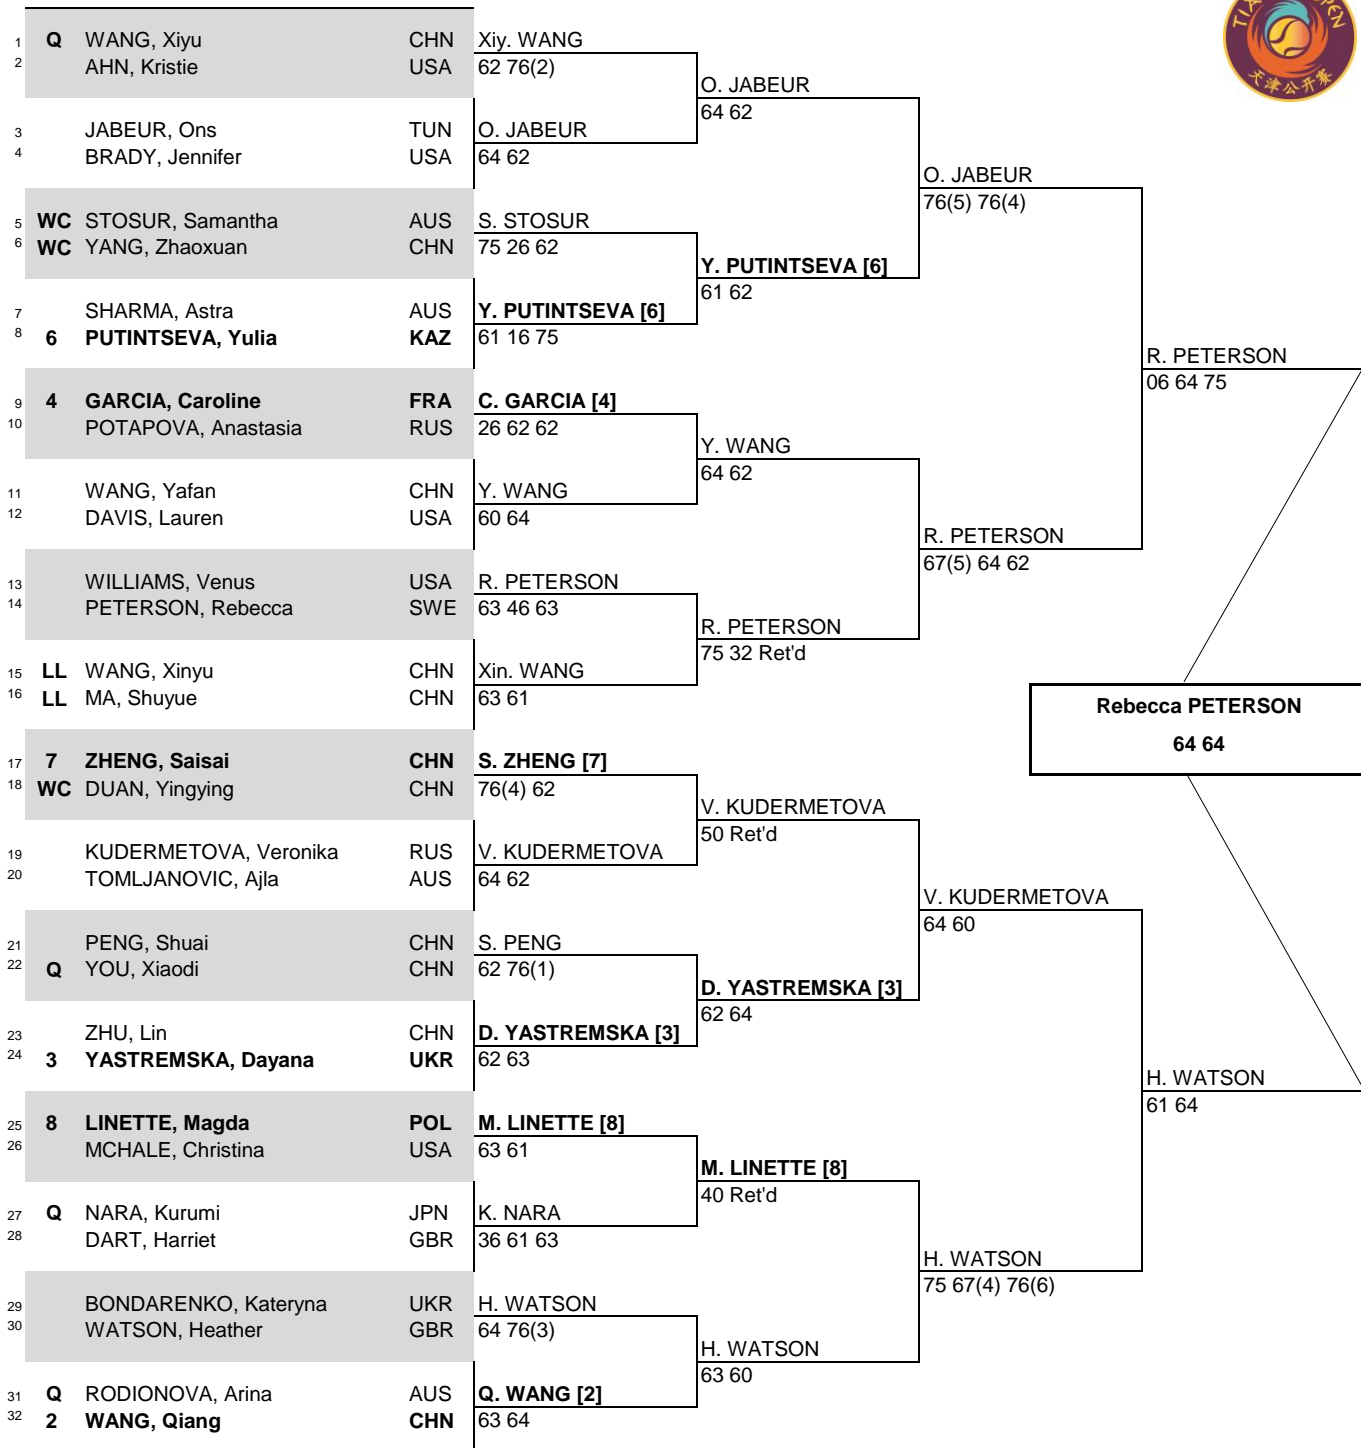

Tianjin Open

CITY, COUNTRY
Tianjin, China

TOURNAMENT DATES
7 - 13 October 2019

SURFACE
Hard, Deco-Turf

TOTAL FINANCIAL COMMITMENT
\$500,000

STATUS NAT MAIN DRAW SINGLES

WTA TOUR, Inc. © Copyright 2016

SEEDED PLAYERS	RANK	PRIZE MONEY	POINTS	ALTERNATES / LUCKY LOSERS	RETIREMENTS/WALKOVERS
1 KENIN, Sofia	46	WINNER	\$111,164	280	S. Ma (LL)
2 WANG, Qiang	20	FINALIST	\$55,324	180	X. Wang (LL)
3 YASTREMSKA, Dayana	26	SEMI-FINALIST	\$29,730	110	
4 GARCIA, Caroline	31	QUARTER-FINALIST	\$8,898	60	
5 ZHANG, Shuai	35	SECOND ROUND	\$4,899	30	S. Kenin (Left Thigh Injury)
6 PUTINTSEVA, Yulia	37	FIRST ROUND	\$3,026	1	S. Zhang (Right Elbow Injury)
7 ZHENG, Saisai	39				
8 LINETTE, Magda	41				
FOLLOW LIVE SCORING AT www.WTATENNIS.com					
LAST DIRECT ACCEPTANCE		Shuai Peng - 132		WTA SUPERVISOR(S)	Mariana Alves