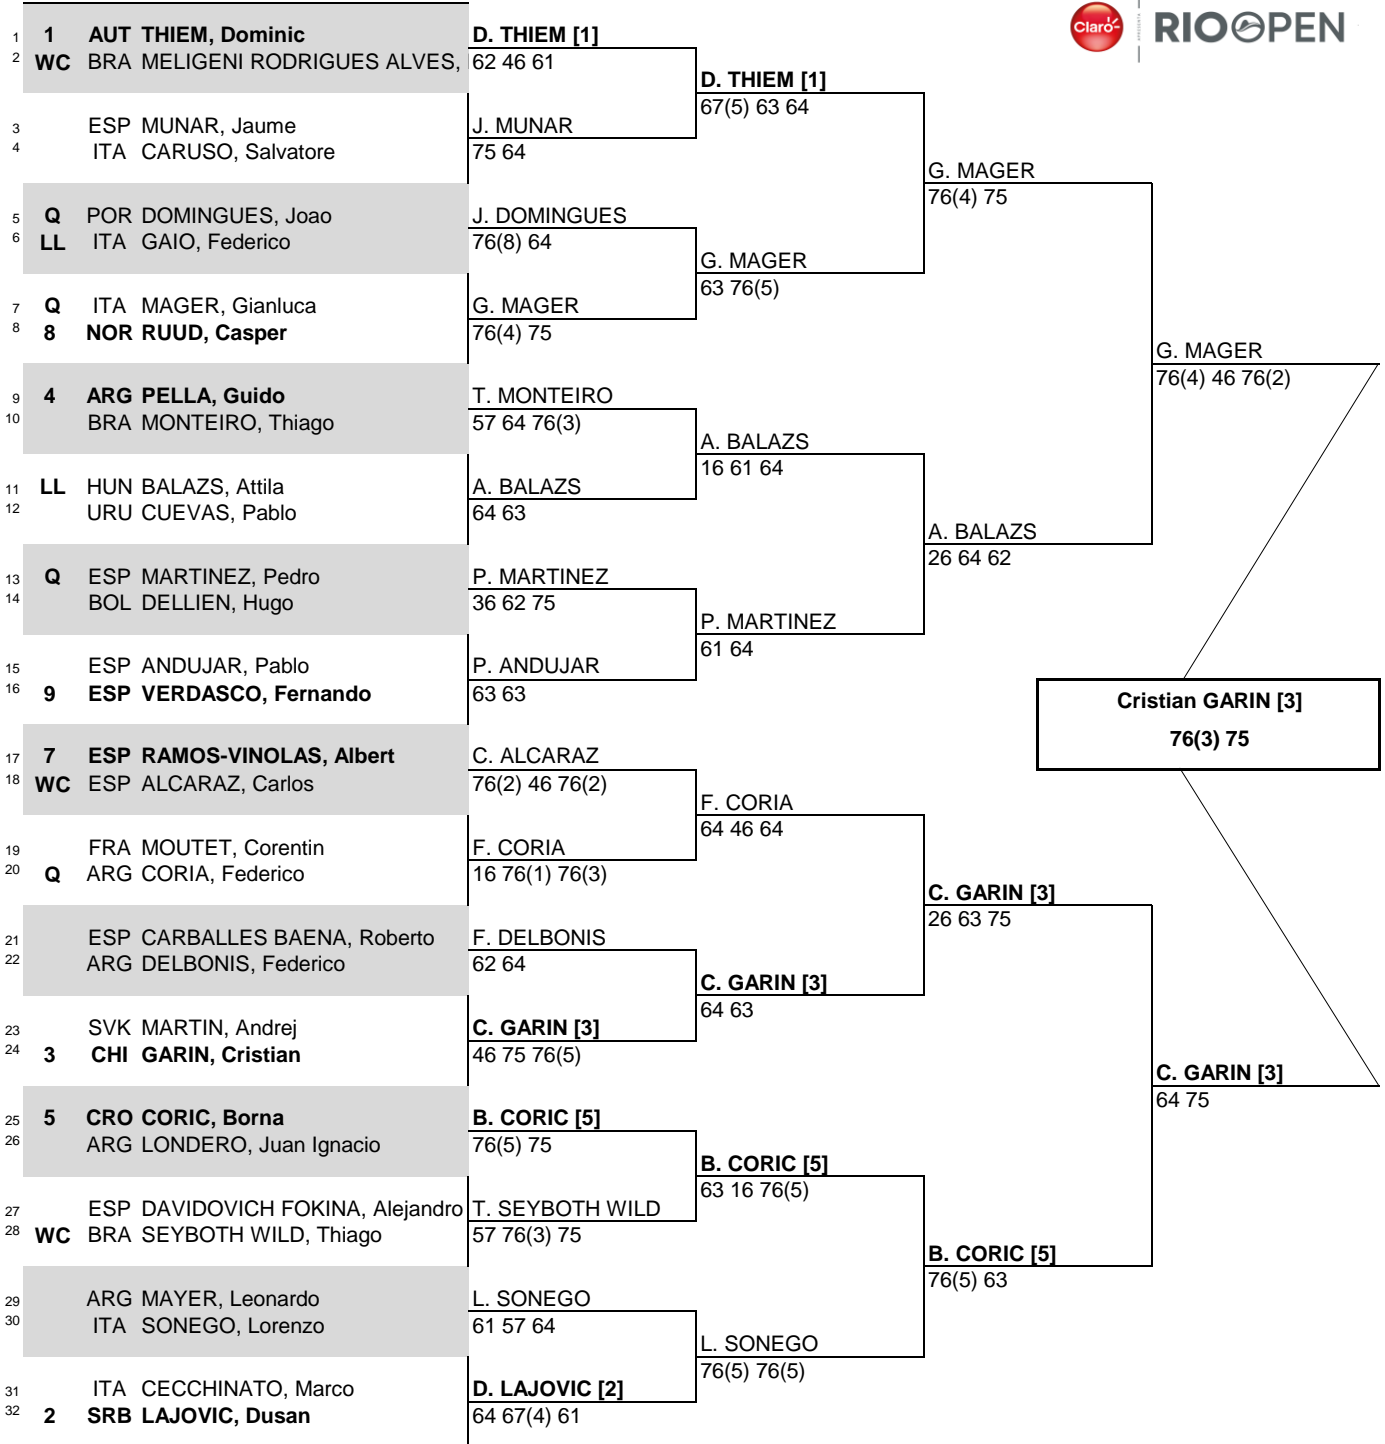

Rio Open Presented by Claro

CITY, COUNTRY: Rio de Janeiro, Brazil
 TOURNAMENT DATES: 17 - 23 February 2020
 SURFACE: Red Clay
 TOTAL FINANCIAL COMMITMENT: \$1,915,485
MAIN DRAW SINGLES

ATP, Inc. © Copyright 2014

SEEDED PLAYERS		RANK	PRIZE MONEY		POINTS	ALTERNATES / LUCKY LOSERS	WITHDRAWALS	
1	THIEM, Dominic	4	WINNER	\$355,530	500	A. Balazs (LL)	P. Sousa (Left Leg)	
2	LAJOVIC, Dusan	23	FINALIST	\$178,455	300	F. Gaio (LL)	L. Djere (Abdominal)	
3	GARIN, Cristian	26	SEMI-FINALIST	\$90,600	180			
4	PELLA, Guido	27	QUARTER-FINALIST	\$48,050	90			
5	CORIC, Borna	31	SECOND ROUND	\$24,540	45			
6	DJERE, Lasle	35	FIRST ROUND	\$13,555	0			
7	RAMOS-VINOLAS, Albert	42	FOLLOW LIVE SCORING AT					
8	RUUD, Casper	45	www.ATPTour.com					
LAST DIRECT ACCEPTANCE			Salvatore Caruso - 93		ATP SUPERVISOR(S)		Carlos Sanches	