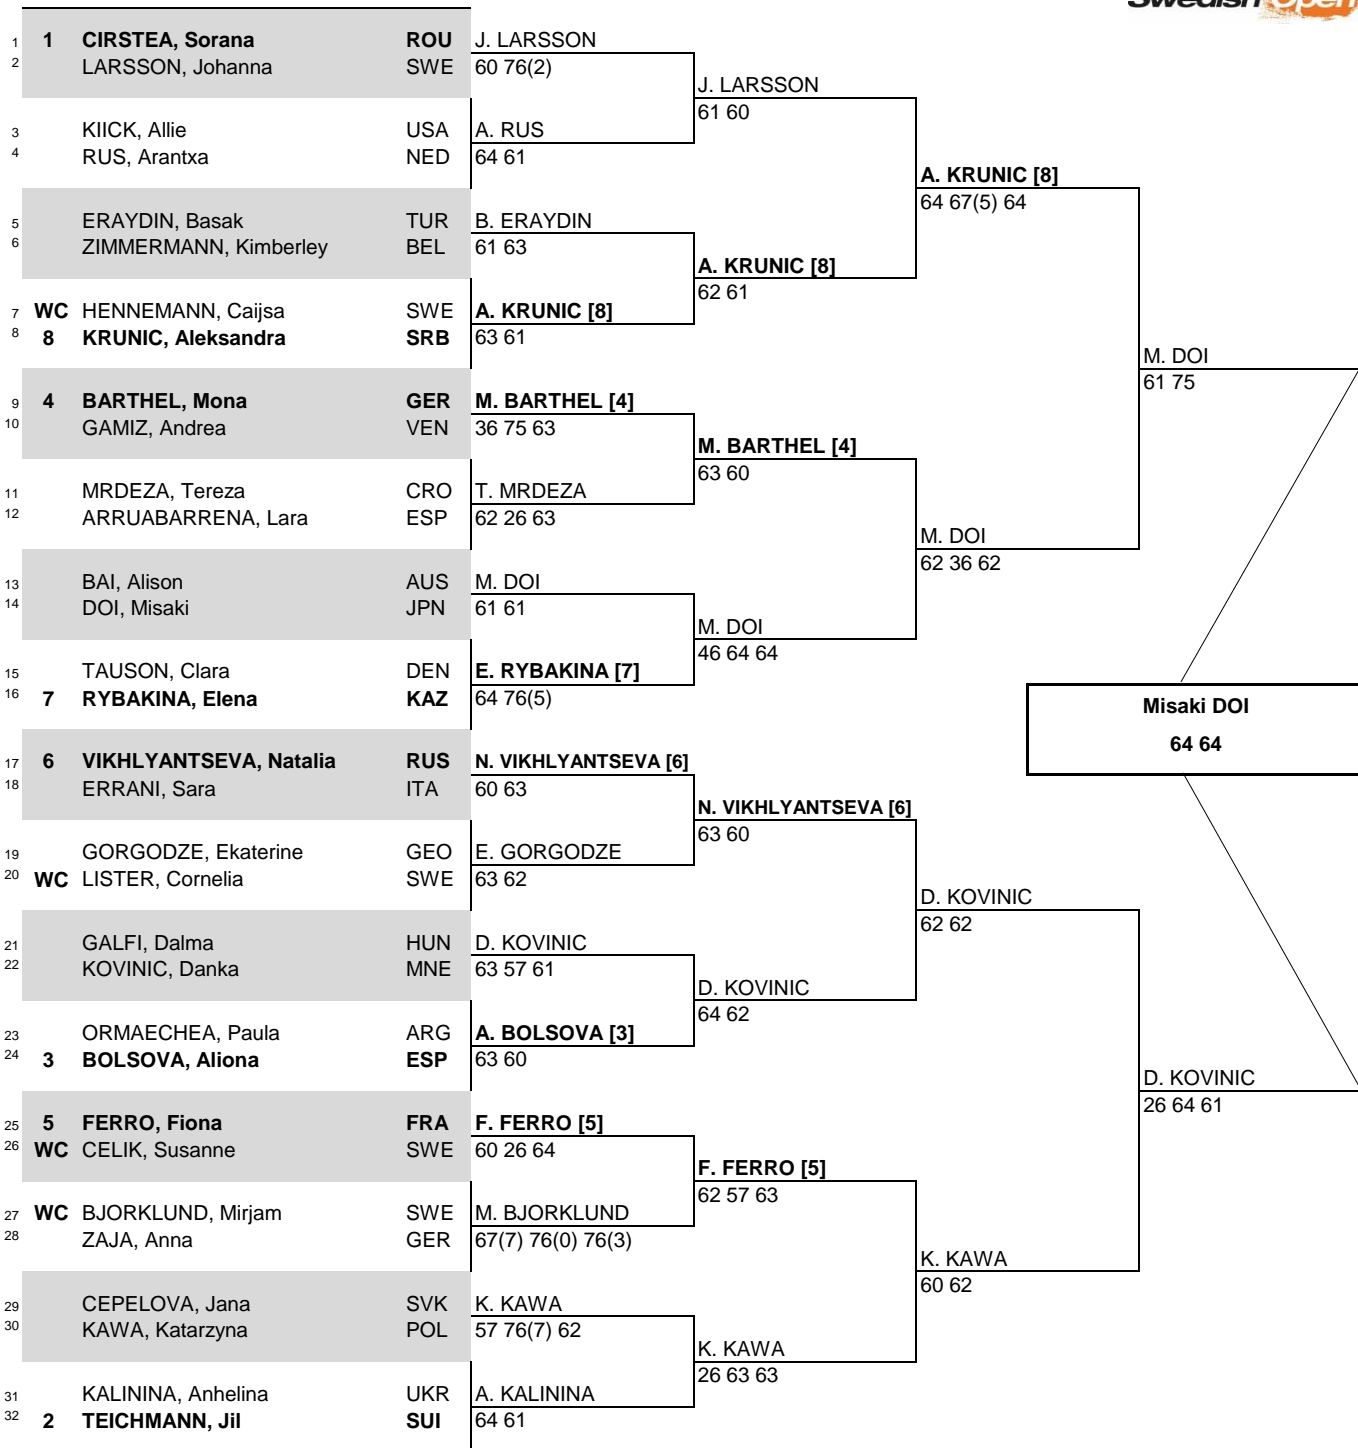

125K SERIES

CITY, COUNTRY  
Bastad, Sweden

TOURNAMENT DATES  
7-14 July 2019

SURFACE  
Red Clay

TOTAL FINANCIAL COMMITMENT  
\$125,000

MAIN DRAW SINGLES

WTA TOUR, Inc. © Copyright 2016

	SEEDED PLAYERS	RANK	PRIZE MONEY	POINTS	ALTERNATES / LUCKY LOSERS	RETIREMENTS/WALKOVERS	
1	CIRSTEA, Sorana	77	WINNER	\$20,000	160		
2	TEICHMANN, Jil	89	FINALIST	\$11,000	95		
3	BOLSOVA, Aliona	92	SEMI-FINALIST	\$6,500	57		
4	BARTHEL, Mona	96	QUARTER-FINALIST	\$4,000	29		
5	FERRO, Fiona	100	SECOND ROUND	\$2,325	15		
6	VIKHLANTSEVA, Natalia	105	FIRST ROUND	\$1,175	1		
7	RYBAKINA, Elena	109	FOLLOW LIVE SCORING AT				
8	KRUNIC, Aleksandra	113	www.WTATENNIS.com				
LAST DIRECT ACCEPTANCE			Alison Bai 389		WTA SUPERVISOR(S)	Kerrilyn Cramer	