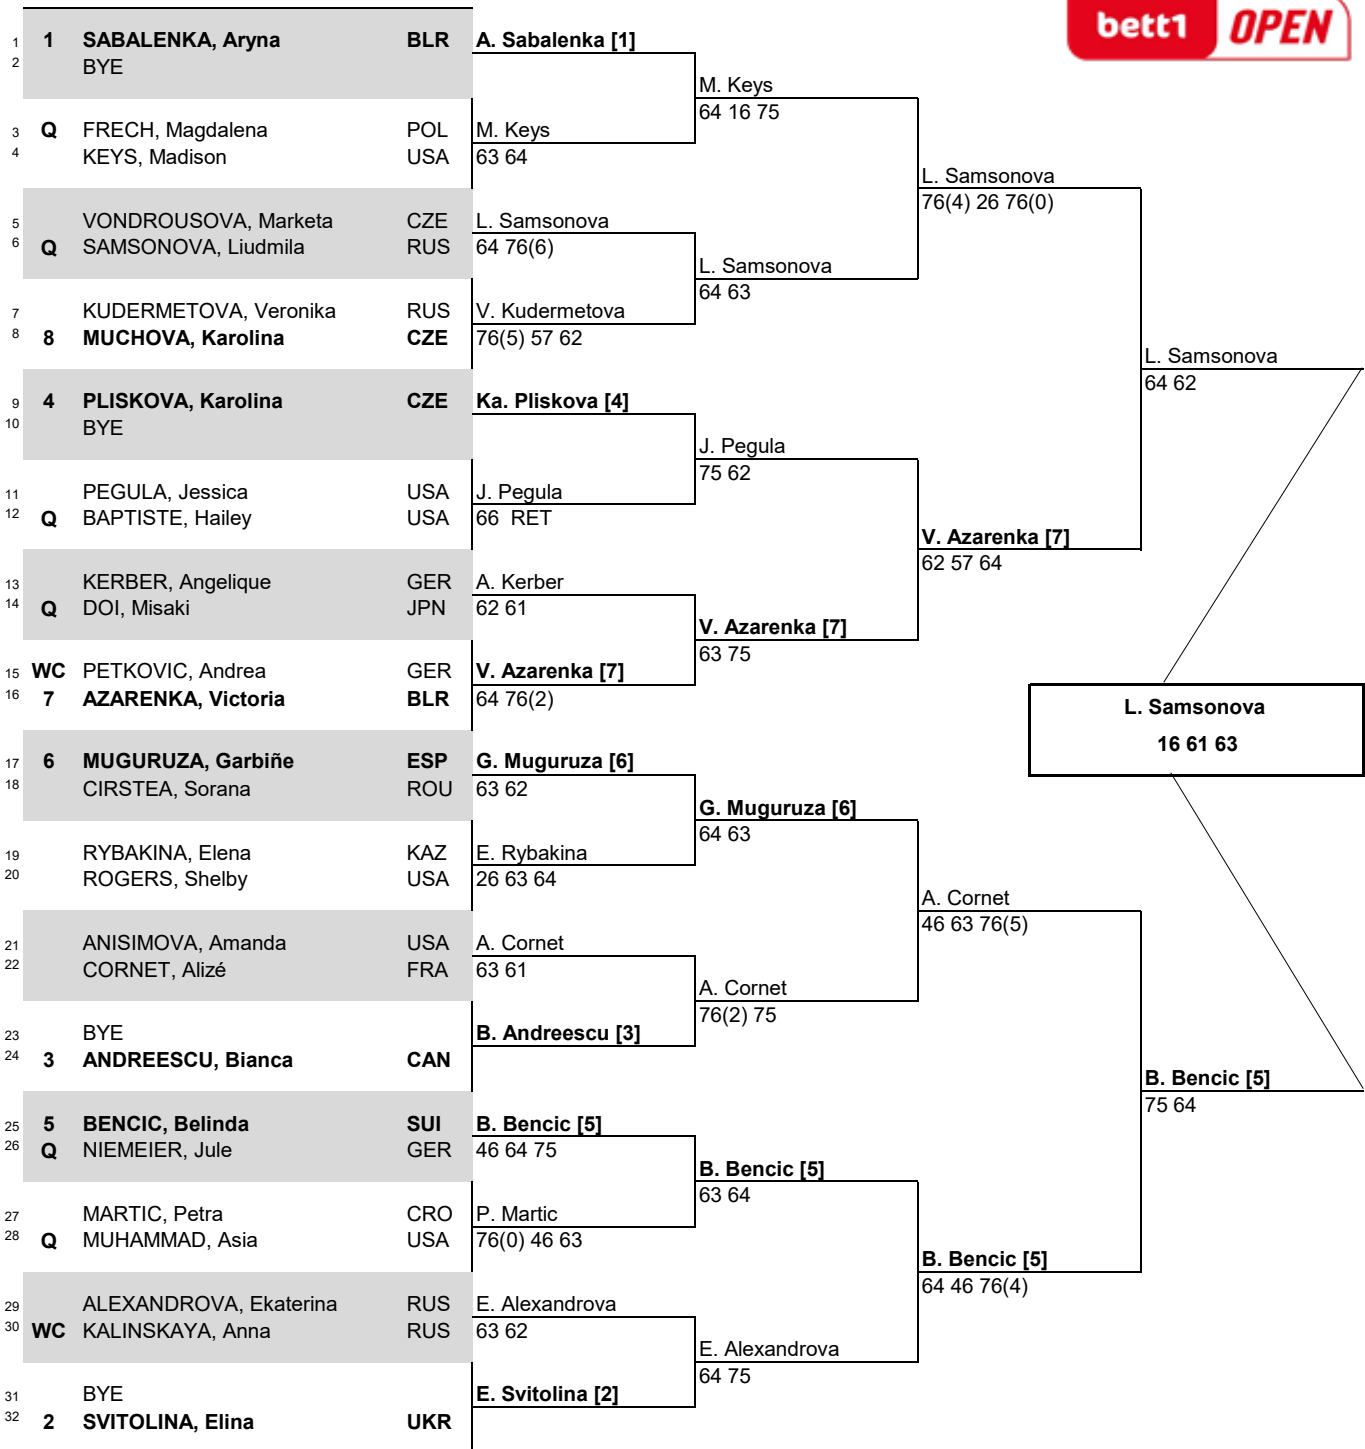

CITY, COUNTRY
BERLIN, GER

 TOURNAMENT DATES
14 - 20 June 2021

 SURFACE
Grass

 ON-SITE PRIZE MONEY
€ 456,073

STATUS		NAT		MAIN DRAW SINGLES
--------	--	-----	--	--------------------------

WTA TOUR, Inc. © Copyright 2016

	SEEDED PLAYERS	RANK	PRIZE MONEY	POINTS	ALTERNATES / LUCKY LOSERS	RETIREMENTS/WALKOVERS	
1	SABALENKA, Aryna	4	WINNER	€ 55,300	470		
2	SVITOLINA, Elina	6	FINALIST	€ 41,141	305		
3	ANDREESCU, Bianca	7	SEMI-FINALIST	€ 26,130	185		
4	PLISKOVA, Karolina	10	QUARTER-FINALIST	€ 12,500	100		
5	BENCIC, Belinda	11	SECOND ROUND	€ 6,612	55		
6	MUGURUZA, Garbiñe	13	FIRST ROUND	€ 5,362	1		
7	AZARENKA, Victoria	16	FOLLOW LIVE SCORING AT				
8	MUCHOVA, Karolina	19	www.WTATENNIS.com				
LAST DIRECT ACCEPTANCE			CORNET, Alize - 64		WTA SUPERVISOR(S)	Mariana Alves	