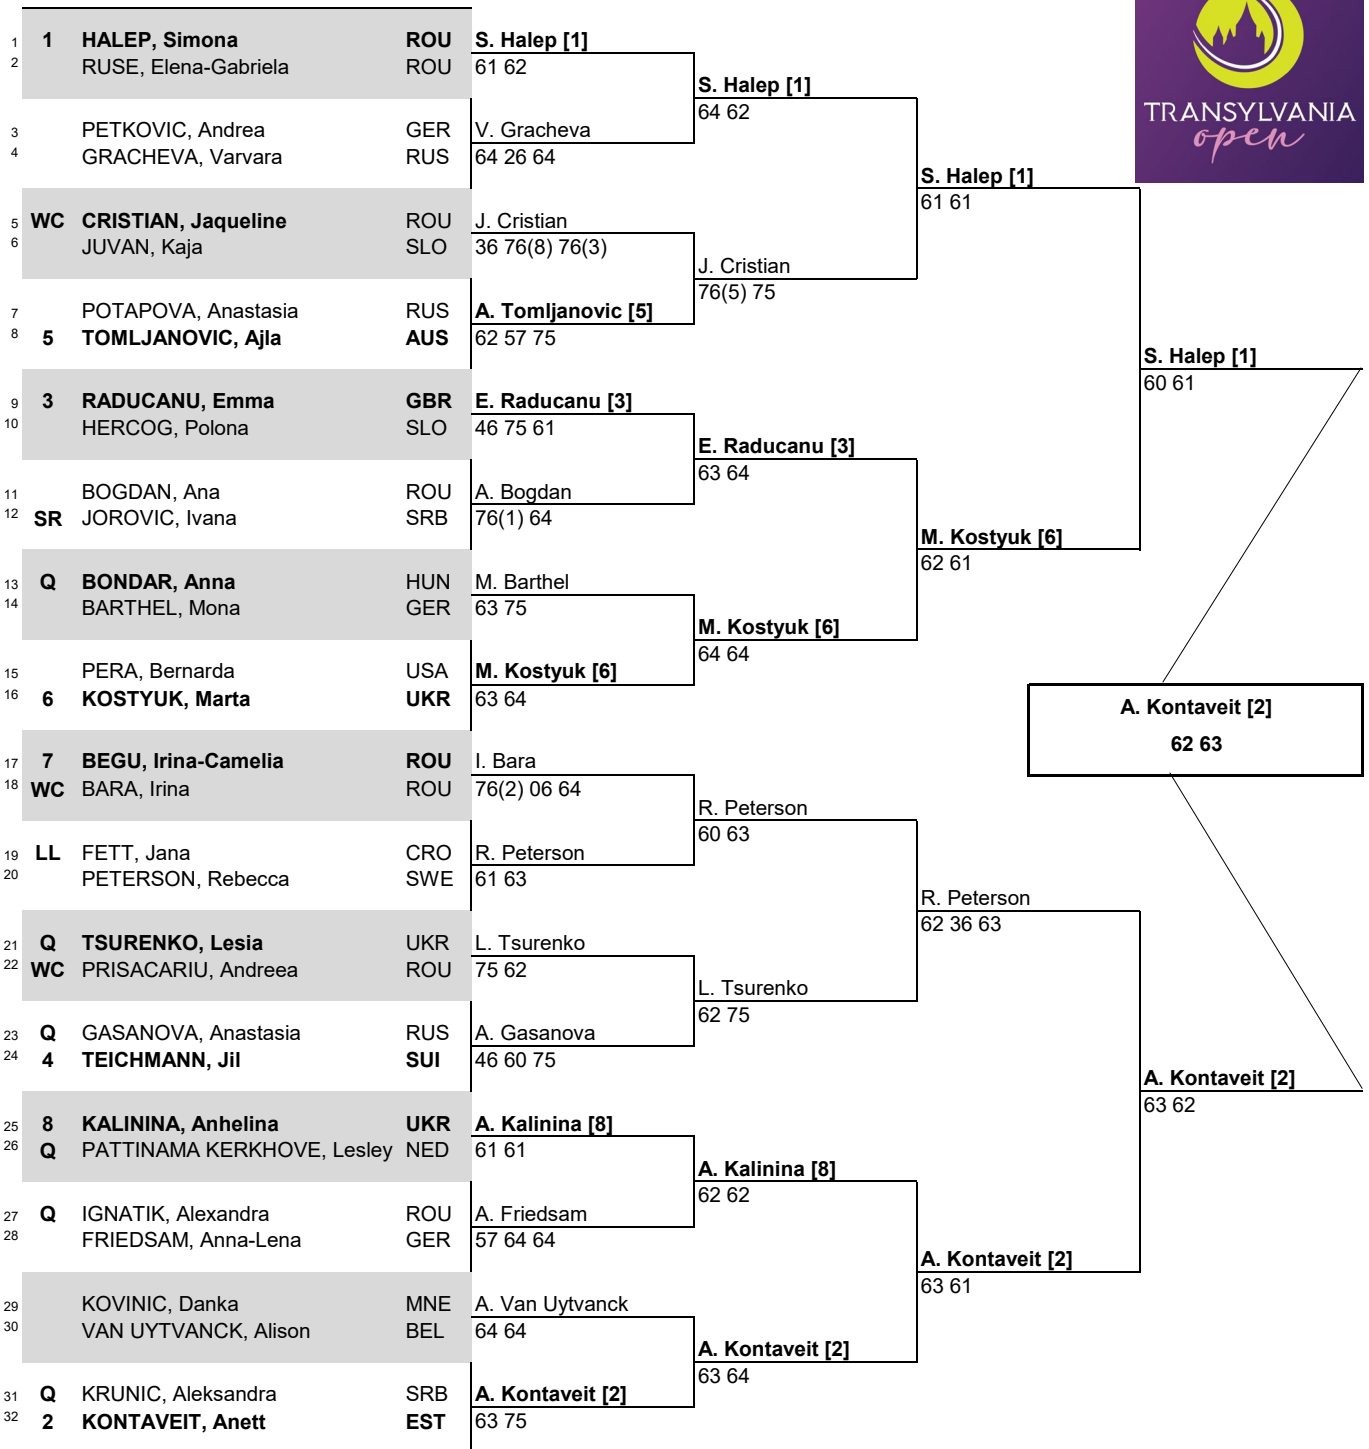

CITY, COUNTRY
CLUJ-NAPOCA, ROU

 TOURNAMENT DATES
October 25-31 2021

 SURFACE
Hard, Set&Match MTS

 ON-SITE PRIZE MONEY
\$ 235,238
MAIN DRAW SINGLES

A. Kontaveit [2]
62 63

A. Kontaveit [2]
63 62

WTA TOUR, Inc. © Copyright 2016

	SEEDED PLAYERS	RANK	PRIZE MONEY	POINTS	ALTERNATES / LUCKY LOSERS	RETIREMENTS/WALKOVERS	
1	HALEP, Simona	19	WINNER	\$29,200	280	Jana Fett - LL	
2	KONTAVEIT, Anett	20	FINALIST	\$16,398	180		
3	RADUCANU, Emma	24	SEMI-FINALIST	\$10,100	110		
4	TEICHMANN, Jil	39	QUARTER-FINALIST	\$5,800	60		
5	TOMLJANOVIC, Ajla	43	SECOND ROUND	\$3,675	30	Maria Camila Osorio Serrano - abdominal injury	
6	KOSTYUK, Marta	53	FIRST ROUND	\$2,675	1		
7	BEGU, Irina-Camelia	56	FOLLOW LIVE SCORING AT				
8	KALININA, Anhelina	57	www.WTATENNIS.com				
	LAST DIRECT ACCEPTANCE		M. Barthel 101 SR	WTA SUPERVISOR(S)	Martina Lutkova		