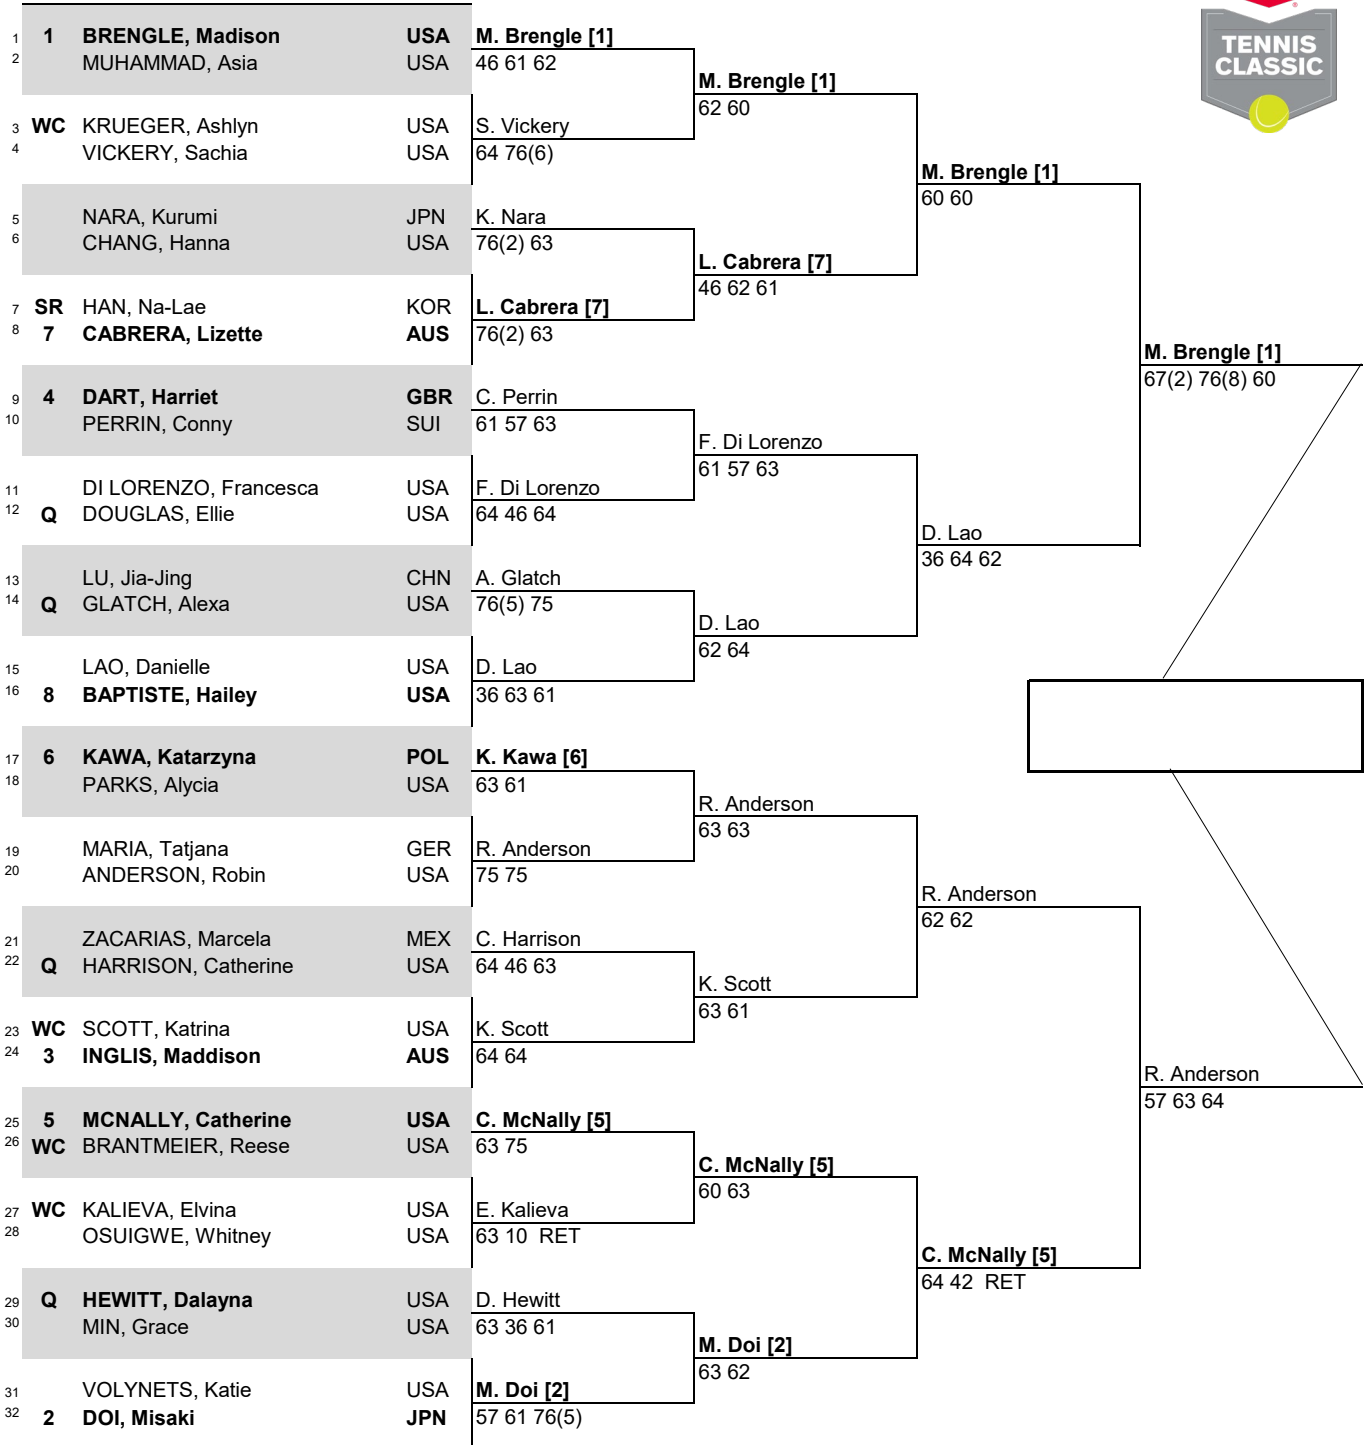

DOW TENNIS CLASSIC

CITY, COUNTRY
MIDLAND, USA

TOURNAMENT DATES
November 1-7 2021

SURFACE
Hard, Plexicushion, Indoors

ON-SITE PRIZE MONEY
\$ 115,000

STATUS NAT MAIN DRAW SINGLES

WTA TOUR, Inc. © Copyright 2016

	SEEDED PLAYERS	RANK	PRIZE MONEY	POINTS	ALTERNATES / LUCKY LOSERS	RETIREMENTS/WALKOVERS
1	BRENGLE, Madison	70	WINNER	\$15000,0	160	
2	DOI, Misaki	107	FINALIST	\$8000,0	95	Whitney Osuigwe - Left hip injury
3	INGLIS, Maddison	128	SEMI-FINALIST	\$5300,0	57	Misaki Doi - Right thigh injury
4	DART, Harriet	136	QUARTER-FINALIST	\$3475,0	29	
5	MCNALLY, Catherine	144	SECOND ROUND	\$2000,0	15	
6	KAWA, Katarzyna	159	FIRST ROUND	\$1250,0	1	
7	CABRERA, Lizette	163				
8	BAPTISTE, Hailey	166				
FOLLOW LIVE SCORING AT www.WTATENNIS.com						
LAST DIRECT ACCEPTANCE			D. Lao 277		WTA SUPERVISOR(S) Kerrilyn Cramer	